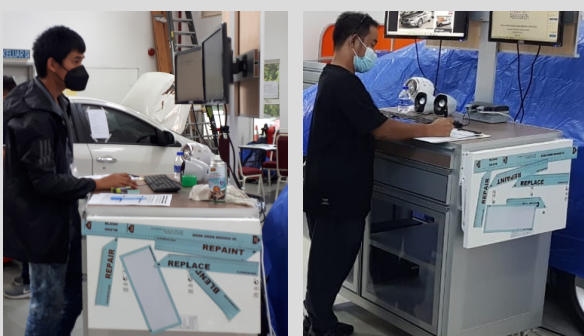

ESTIMATING & BLUEPRINTING WORKSTATION

RM3500
SALE

NOW YOU CAN MOVE YOUR MOBILE ESTIMATING WORKSTATION ANYWHERE IN THE WORKSHOP!

Show Great Impression To Your Customers and Adjusters with Workshop Manuals / Parts Catalogue at your fingertips.

- ✓ Aluminum built-in trolley for easy movable
- ✓ Non-slip and huge working surface with table extension
- ✓ Easily adjusts to perfect working height on monitors.
- ✓ Two drawers and magnetic bar to store your stationery and hand tools
- ✓ A table extension lets you securely and conveniently stick your estimating gadgets like inspection light, magnetic estimating kits etc
- ✓ Spacious cabinet to store your CPU and printer