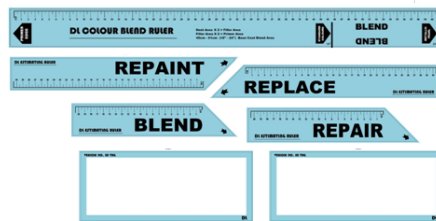

ACCESSORIES INCLUDE

- ✓ USB Spot Light
  1 unit
- ✓ USB Rechargeable Double
  Blade Turbo Fan
  1 unit
- ✓ 2FT LED Lamp
  USB Rechargeable Light
  1 unit
- ✓ Magnetic Estimating Kit
  1 unit of Colour Blend Ruler
  1 unit of Replace Ruler
  1 unit of Repair Ruler
  1 unit of Blend Ruler
  1 unit of Repaint Ruler
  2 units of Vehicle Number ID Tag

- ✓ Power Socket with USB Charger Adapter
  1 unit
- ✓ Cable Management Sleeve Cover
  1 unit
- ✓ Heavy Duty Trailing Extension Socket 10M
  1 unit
- ✓ Magnetic Stainless Steel
  Tools Holder
  1 unit