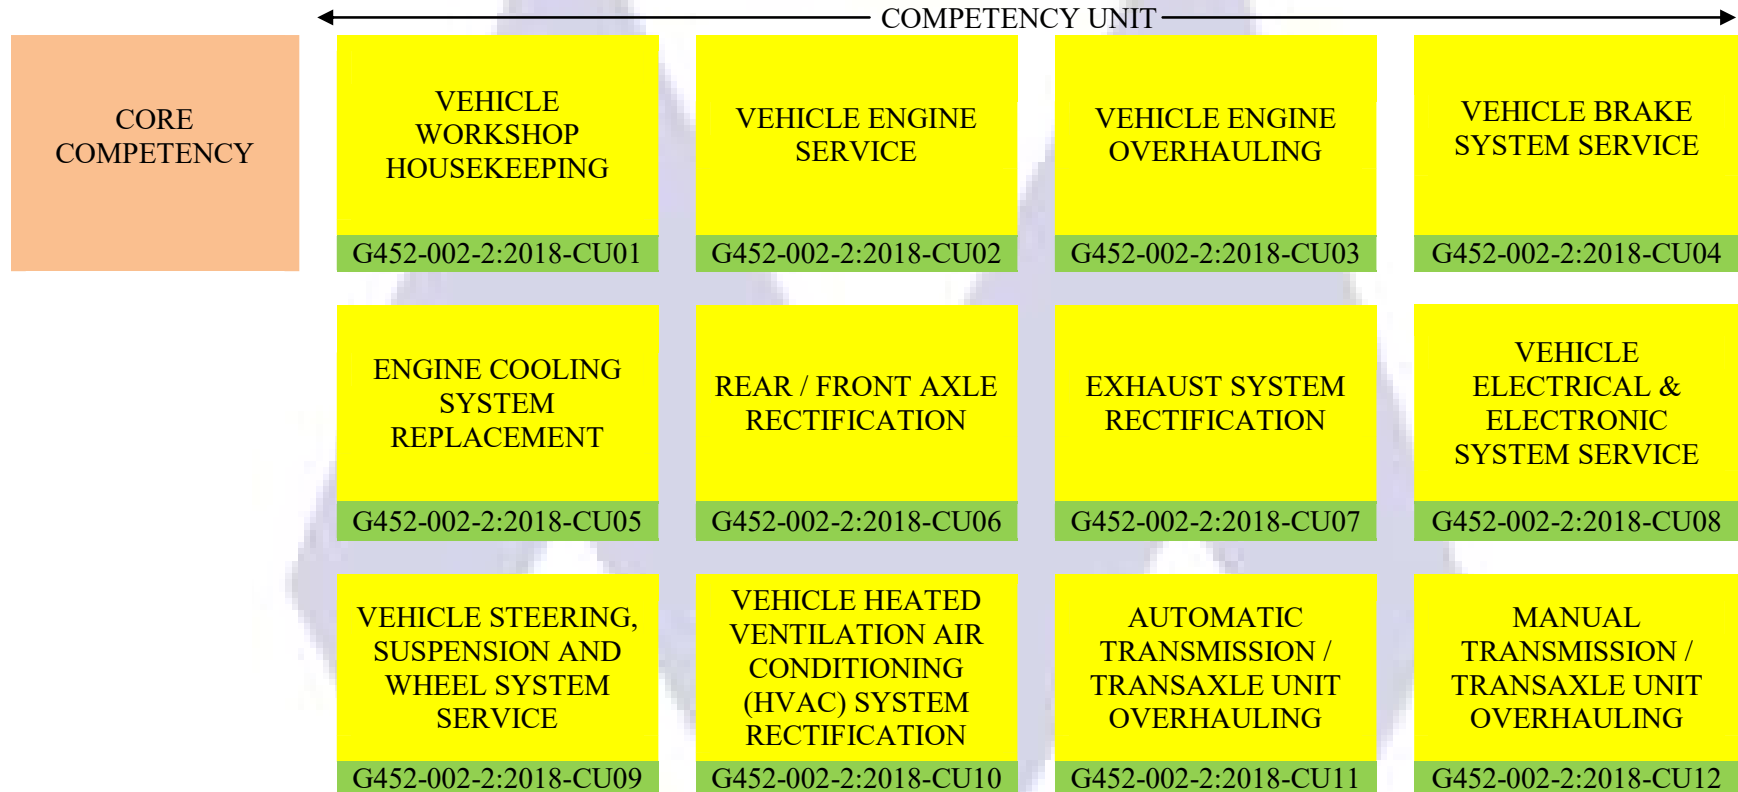

### 13. Competency Profile Chart (CPC)

SECTION	(G) WHOLESALE AND RETAIL TRADE; REPAIR OF MOTOR VEHICLES AND MOTORCYCLES		
GROUP	(452) MAINTENANCE AND REPAIR OF MOTOR VEHICLES		
AREA	LIGHT VEHICLE MAINTENANCE & SERVICE		
NOSS TITLE	LIGHT VEHICLE-REPAIR SERVICE		
NOSS LEVEL	TWO (2)	NOSS CODE	G452-002-2:2018

ELECTIVE  
COMPETENCY

TRANSFER CASE  
OVERHAULING

VEHICLE  
CARBURETTOR  
SERVICE

G452-002-2:2018-EU01

G452-002-2:2018-EU02